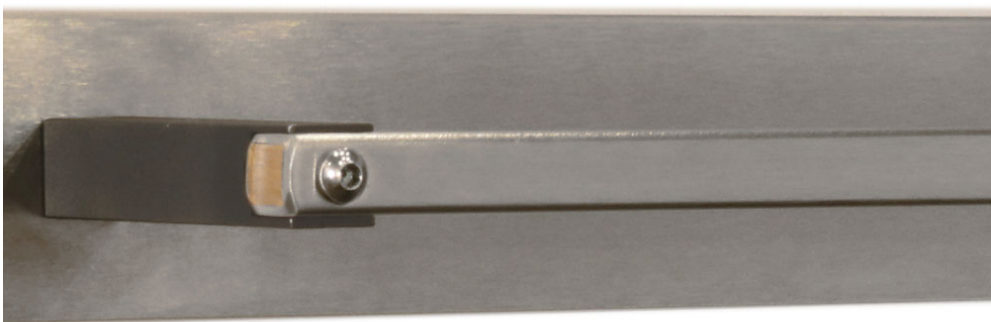

GEETH
influence