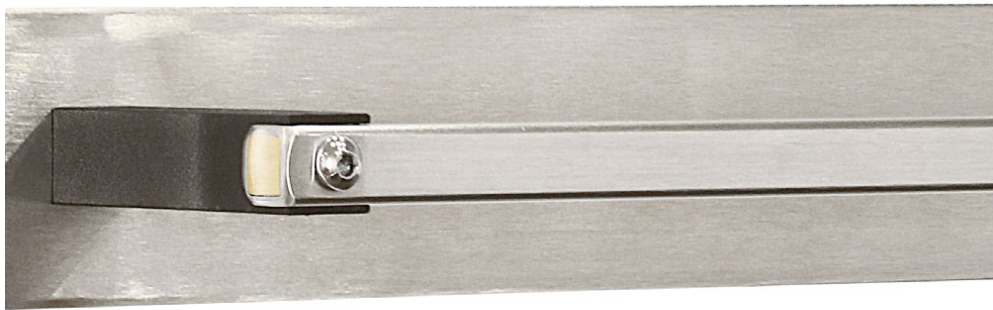

GEETH
influence

Bath Accessories

TOWEL BAR 300 MM - GRAY SS

GEETH
influence

GEETH
influence

GEETH
influence

GEETH
influence

Bath Accessories