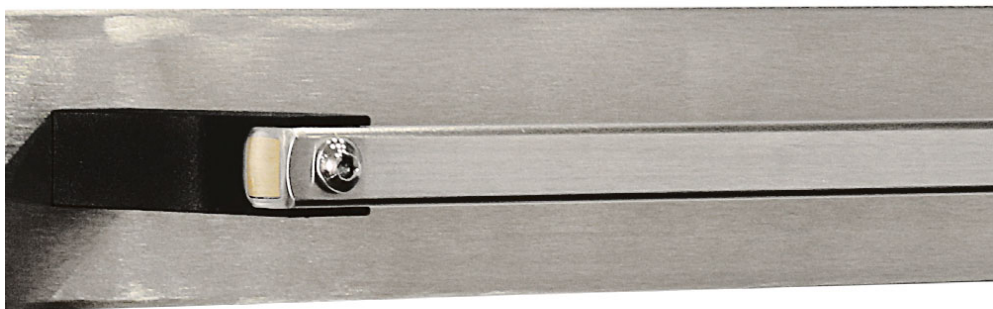

GEETH
influence

GEETH
influence

GEETH
influence

Bath Accessories

TOWEL BAR 300 MM - BLACK SS

GEETH
influence

GEETH
influence

GEETH
influence