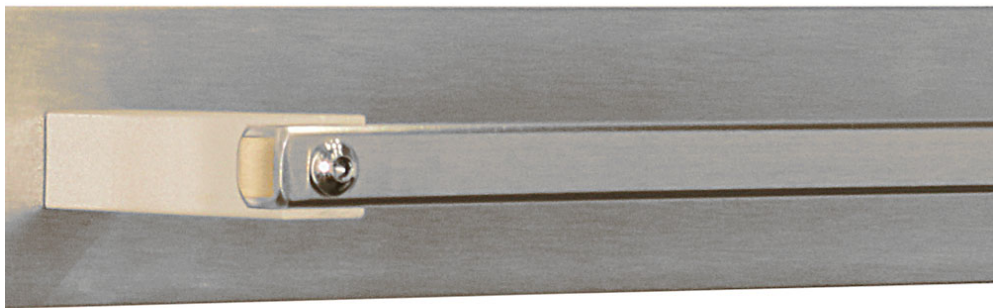

TOWEL BAR 300 MM - IVORY SS

GEETH
influence

GEETH
influence

GEETH
influence

GEETH
influence

Bath Accessories

TOWEL BAR 300 MM - IVORY

GEETH
influence